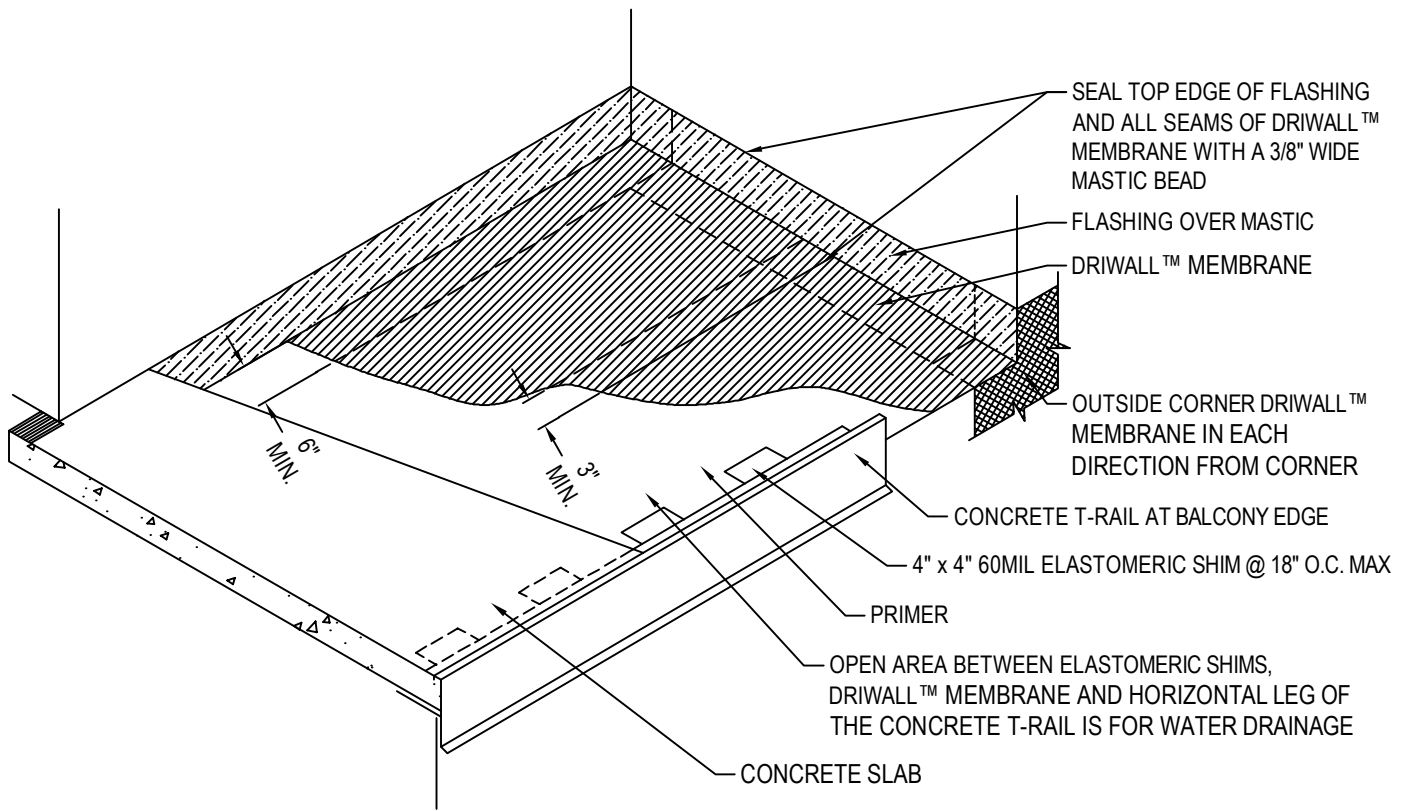

KEENE BUILDING PRODUCTS
 P.O. BOX 241353
 MAYFIELD HEIGHTS, OH 44124
 TOLL FREE: 1-877-514-5336
 PHONE: (440) 605-1020
 FAX: (440) 605-1120
 www.keenebuilding.com

ISOMETRIC VIEW

WALLS/ SIDING

DRIWALL™ MEMBRANE - OVERVIEW ISOMETRIC