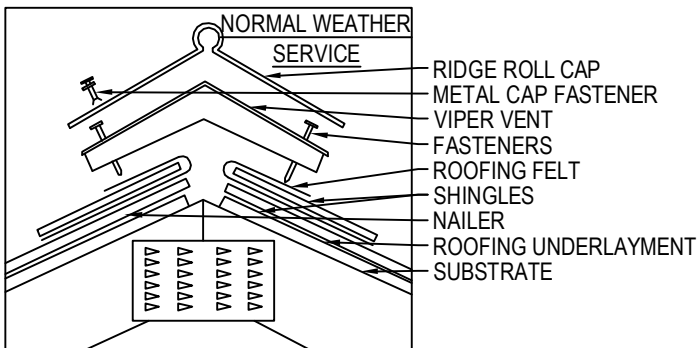

KEENE BUILDING PRODUCTS
 P.O. BOX 241353
 MAYFIELD HEIGHTS, OH 44124
 TOLL FREE: 1-877-514-5336
 PHONE: (440) 605-1020
 FAX: (440) 605-1120
 www.keenebuilding.com

METAL ROOFING

SLATE ROOFING

WOOD SHINGLES ROOFING

ILLUSTRATION A:
EXAMPLE OF SLOT CUT OUTS

ILLUSTRATION B:
MAINTAINING A CONTINUOUS ROOFLINE
WITH VIPER VENT

VIPER VENT

VIPER VENT: ROOF INSTALLATION DETAIL