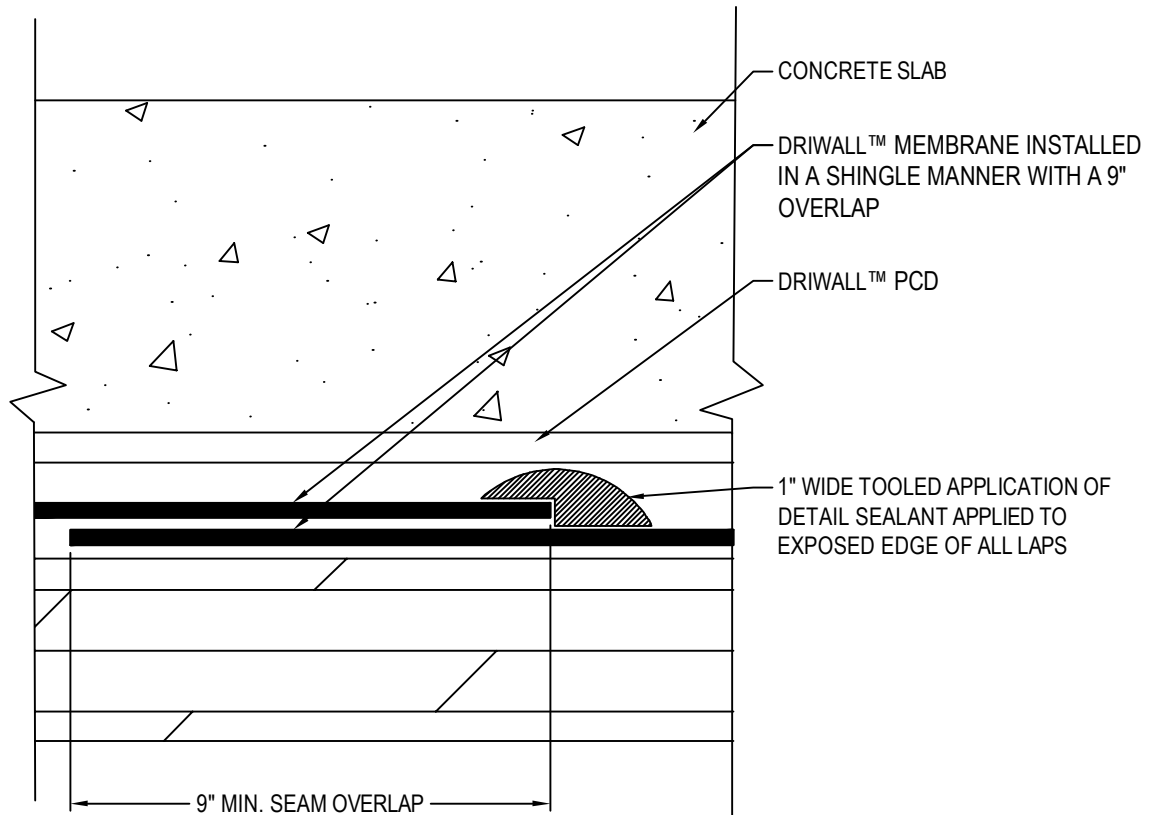

KEENE BUILDING PRODUCTS
P.O. BOX 241353
MAYFIELD HEIGHTS, OH 44124
TOLL FREE: 1-877-514-5336
PHONE: (440) 605-1020
FAX: (440) 605-1120
www.keenebuilding.com

SECTION VIEW

WALLS/ SIDING

DRIWALL™ MEMBRANE - OVERVIEW ISOMETRIC