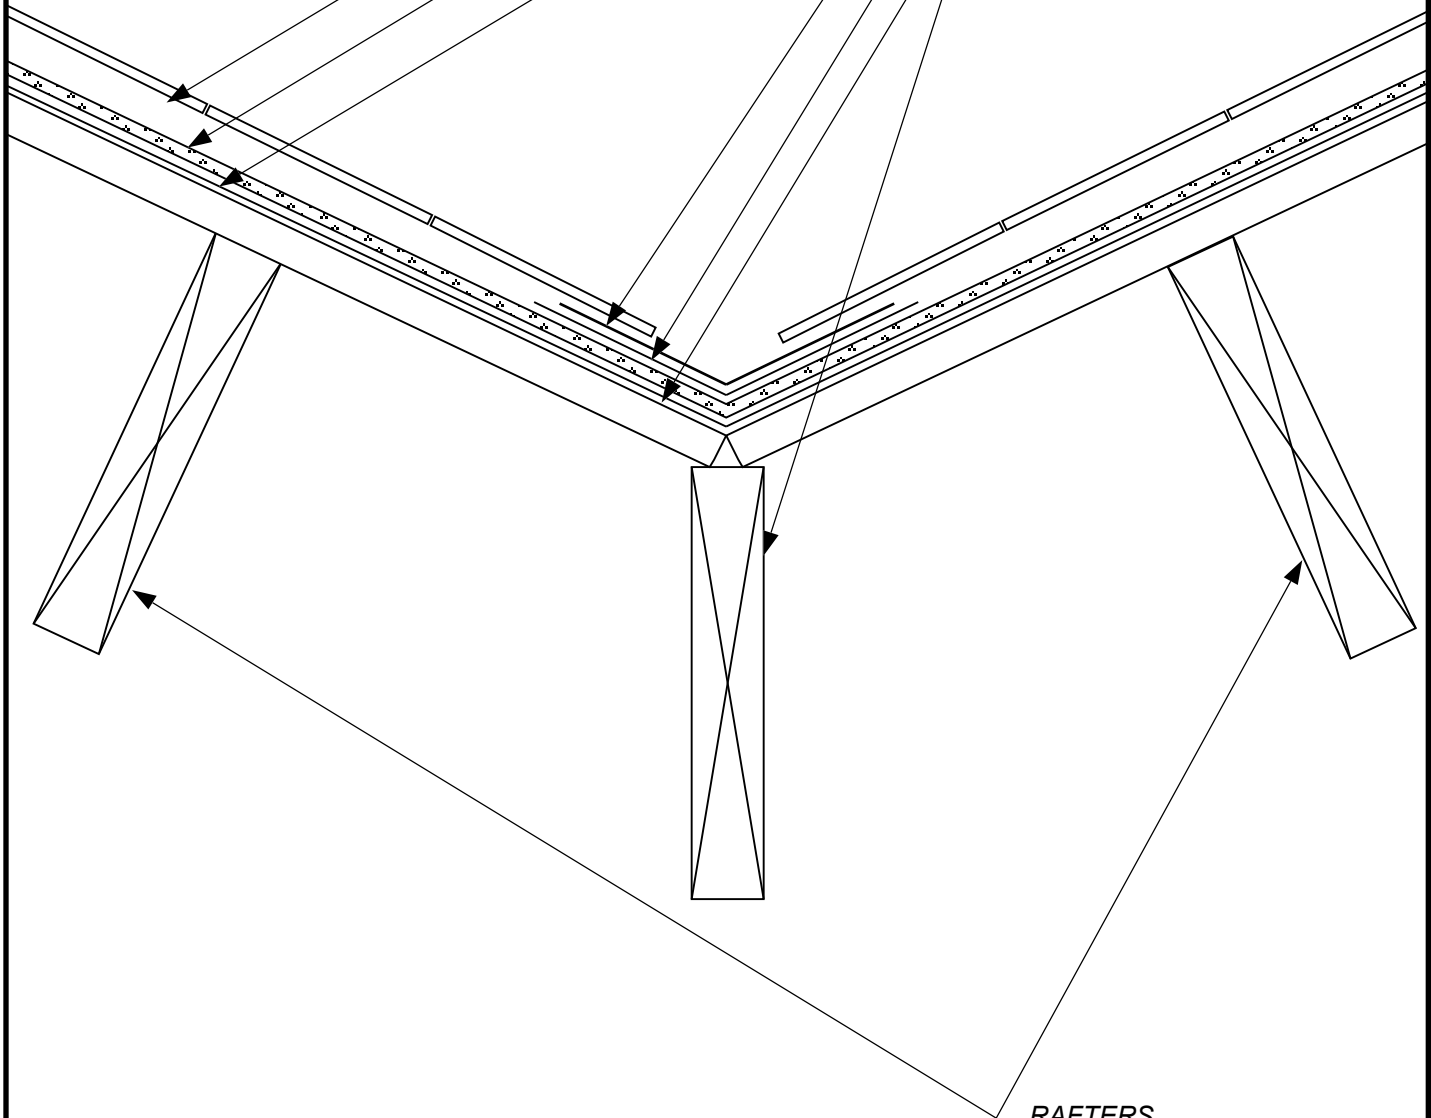

CEDAR SHINGLES

**DRIWALL™ CDR VENT**

FELT PAPER

METAL FLASHING

FELT PAPER

ROOF SHEATHING

VALLEY RAFTER

RAFTERS

SKETCH NO: CDR VENT 3

DATE: 1/1/12

SKETCH:  
ROOF VALLEY FLASHING  
DETAIL

**Keene Building Products**  
P.O. Box 241353 Cleveland, OH 44124  
P ( 877 ) 514-5336 F ( 440 ) 605-1120  
www.keenebuilding.com