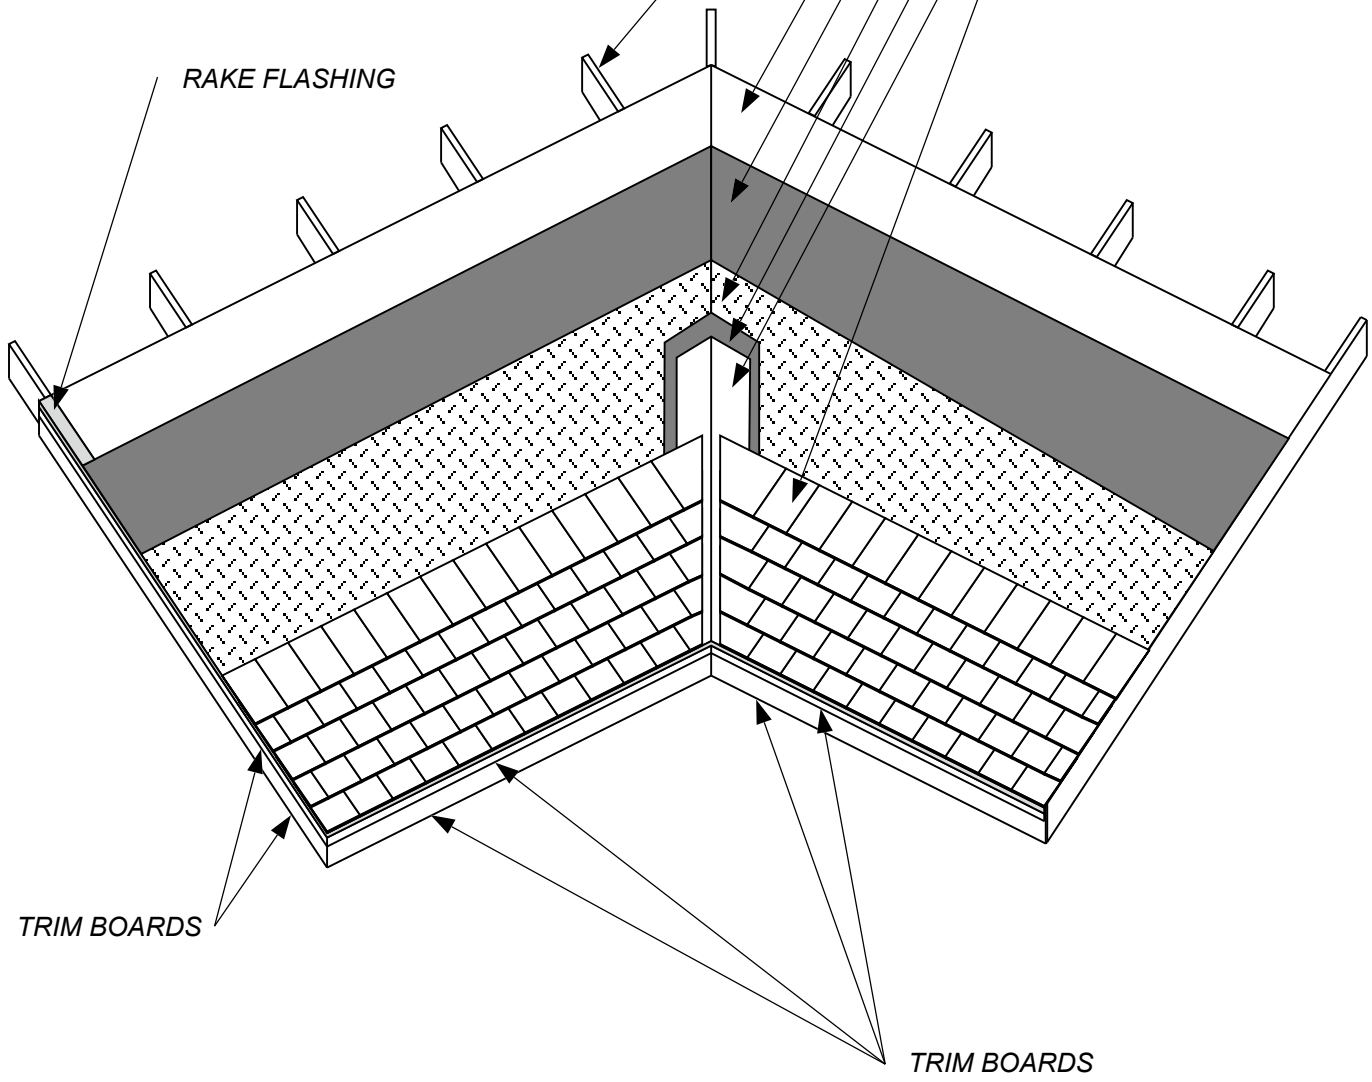

RAFTER
 ROOF SHEATHING
 FELT PAPER
DRIWALL™ CDR VENT
 FELT PAPER
 METAL FLASHING
 CEDAR SHINGLES

RAKE FLASHING

TRIM BOARDS

TRIM BOARDS

SKETCH NO: CDR VENT 1

DATE: 1/1/12

SKETCH:
 ROOF ISO
 (GUTTERS NOT SHOWN)